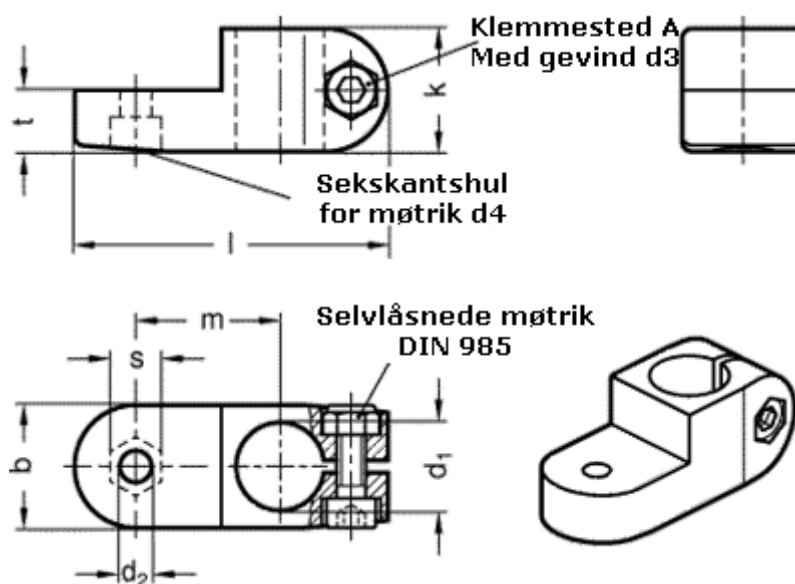

Article number: 20273B162BL

Description: E+G Swivel clamp connector
GN273-B16-2-BL

Measures

b = 25
d1 = B16
d2 = 6.5
d3 = M 6
d4 = M 6
k = 25
l = 64
m = 29.5

s = 10
t = 12.5